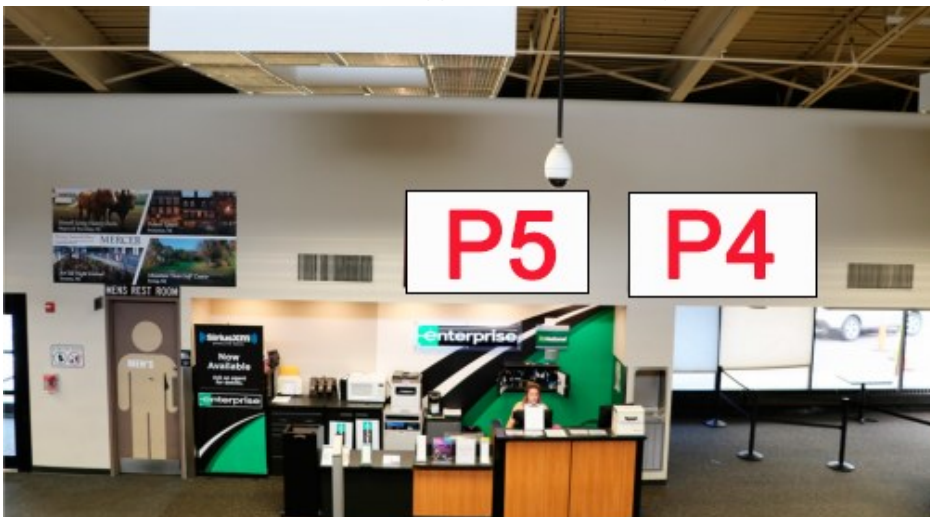

Level 1 - Main Gate and Waiting Area

Luggage Claim

Available Advertising Locations

Main Entrance Wall

4' x 8' Direct Application Transit Vinyl

Lobby Walls

4' x 8' & 8' x 4' Direct Application Transit Vinyl

Car Rental Area

2' x 4' Direct Application Transit Vinyl

Airline Counters

2' x 4' Direct Application Transit Vinyl

Available Advertising Locations

Airline Counter

Men's Restroom

2' x 4' Direct Application Transit Vinyl

Elevator Interior