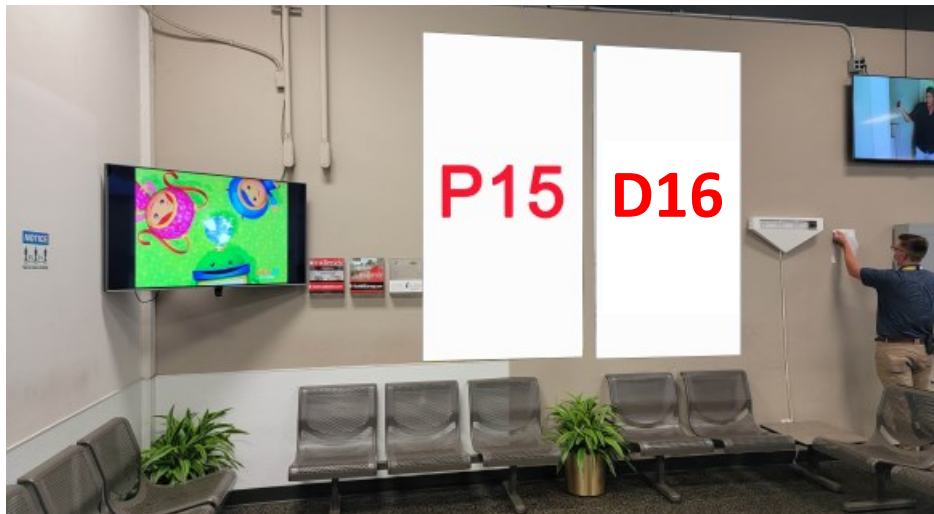

2' x 4' Direct Application Transit Vinyl

Airline Counters

2' x 4' Direct Application Transit Vinyl

Available Advertising Locations

Airline Counter

Men's Restroom

2' x 4' Direct Application Transit Vinyl

Elevator Interior

4' x 4' Direct Application Transit Vinyl

Women's Restroom

2' x 4' Direct Application Transit Vinyl

Available Advertising Locations

Level 3 Lounge

Direct Application Transit Vinyl

Level 3 Lounge

Direct Application Transit Vinyl

Available Advertising Locations

TSA Entrance

Overhead Gate Lounge Area

Wall Gate Lounge Area

Wall Gate Lounge Area

Available Advertising Locations

Baggage Claim 1

Wall Gate Lounge Area