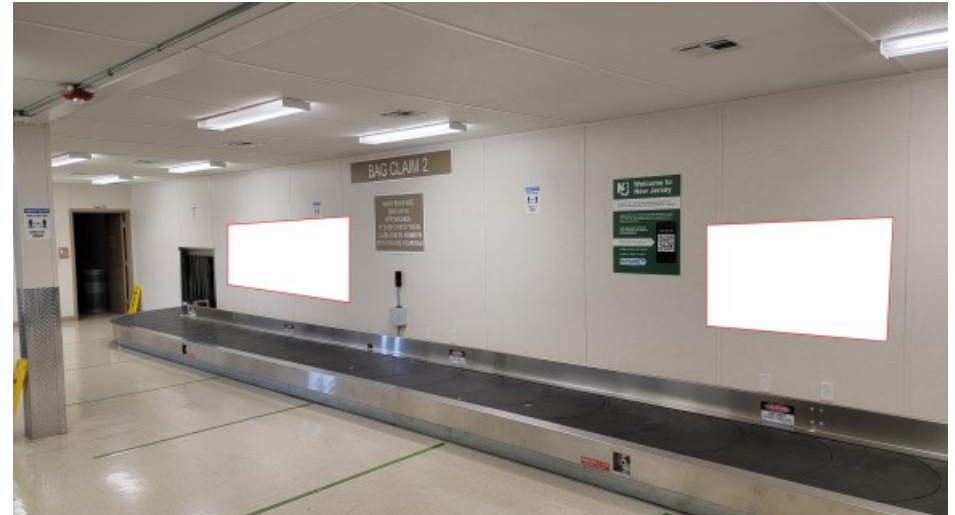

2' x 4' Direct Application Transit Vinyl

Airline Counters

2' x 4' Direct Application Transit Vinyl

Available Advertising Locations

Airline Counter

Men's Restroom

2' x 4' Direct Application Transit Vinyl

Elevator Interior

4' x 4' Direct Application Transit Vinyl

Women's Restroom

2' x 4' Direct Application Transit Vinyl

Available Advertising Locations

Level 3 Lounge

Direct Application Transit Vinyl

Level 3 Lounge

Direct Application Transit Vinyl

Available Advertising Locations

TSA Entrance

Overhead Gate Lounge Area

Wall Gate Lounge Area

Wall Gate Lounge Area

Available Advertising Locations

Baggage Claim 1

Wall Gate Lounge Area

Baggage Claim 2

Wall Gate Lounge Area