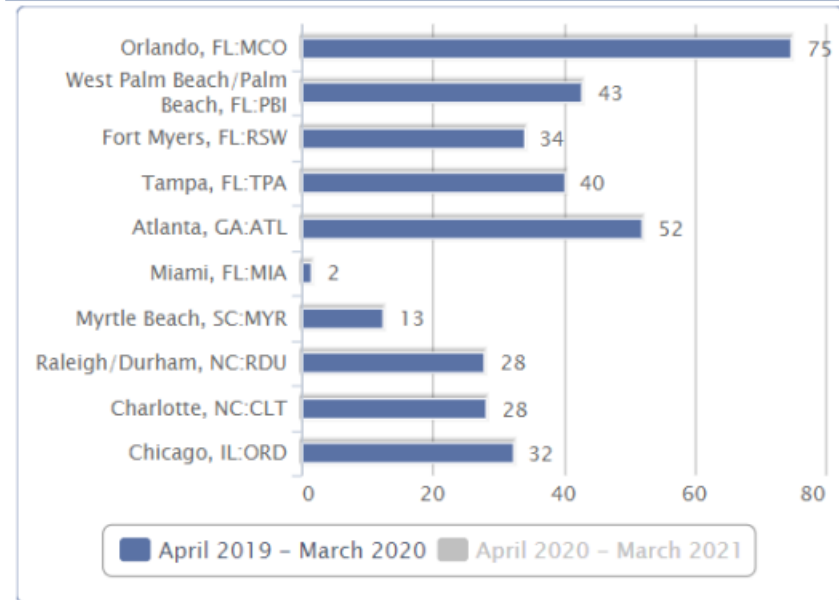

Top 10 Destination Airports (U.S. Only, Passengers (000))

Source: T-100 Domestic Market (US Carriers).