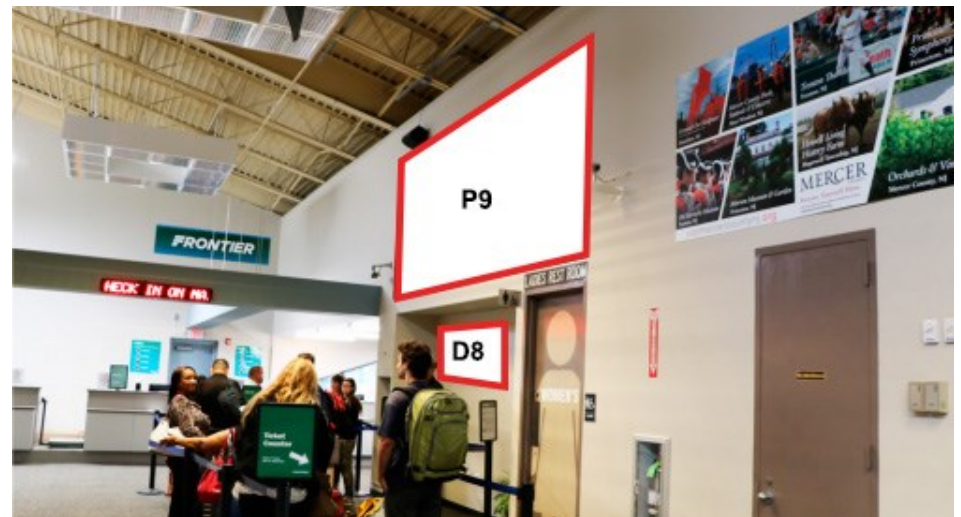

Level 1 - Main Gate and Waiting Area

Luggage Claim

Available Advertising Locations

Main Entrance Wall

4' x 8' Direct Application Transit Vinyl

Lobby Walls

4' x 8' & 8' x 4' Direct Application Transit Vinyl

Car Rental Area

2' x 4' Direct Application Transit Vinyl

Airline Counters

2' x 4' Direct Application Transit Vinyl

Available Advertising Locations

Airline Counter

Men's Restroom

2' x 4' Direct Application Transit Vinyl

Elevator Interior