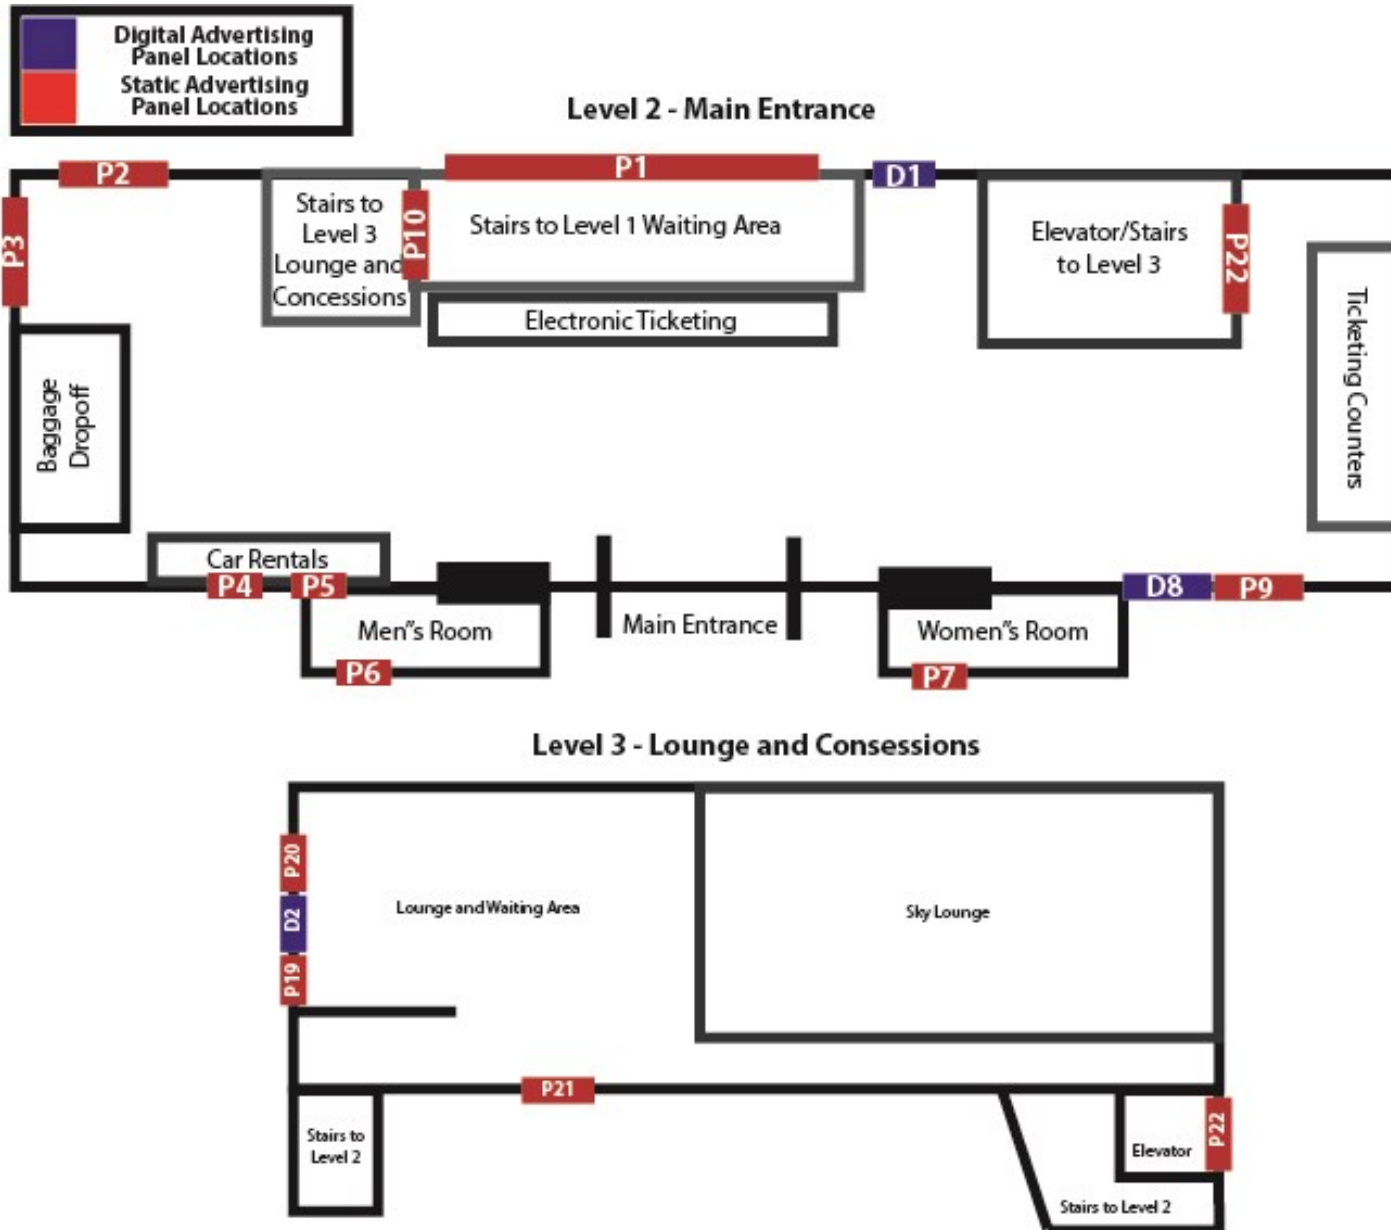

Available Advertising Locations