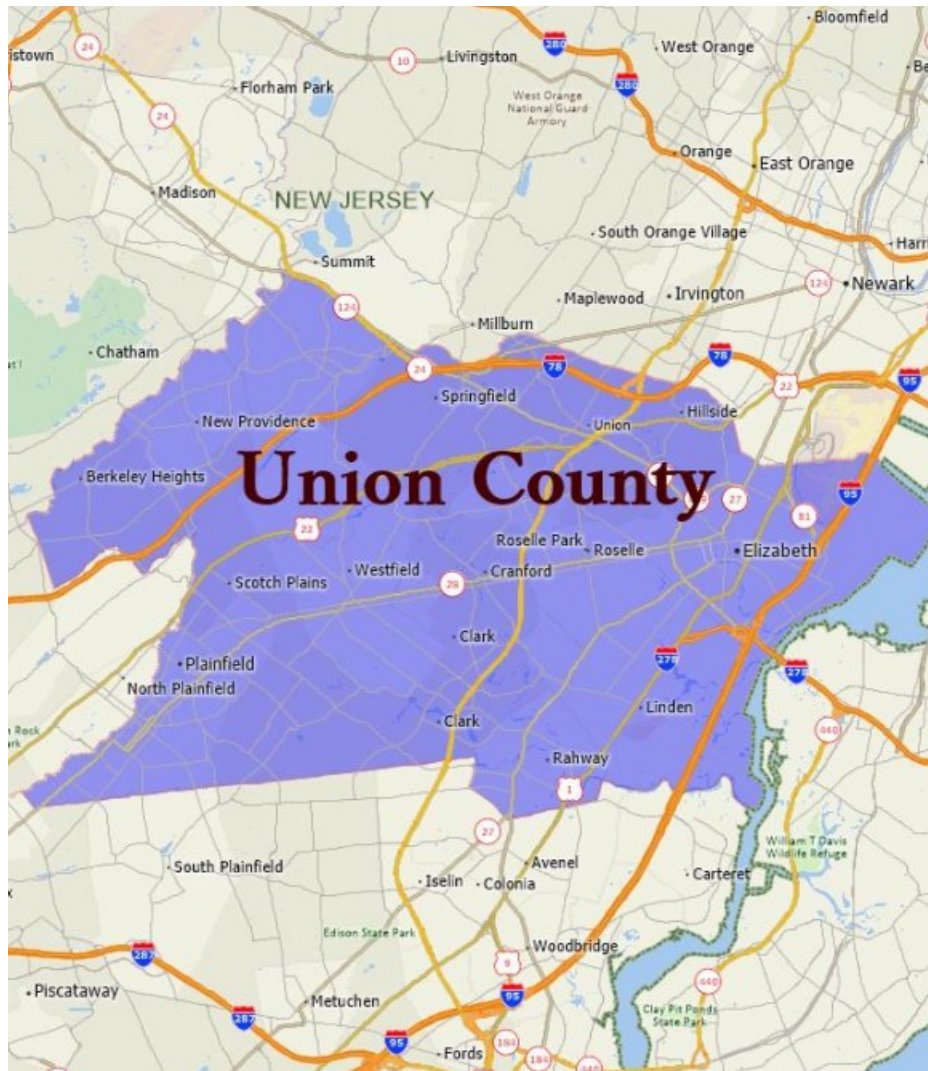

Route 22 Shopping and NJT Transit Stops

Hospitals: Trinitas (3 sites), Overlook, RWJ Rahway, JFK Medical Center, Lyons VA, VA Hospital in East Orange, Newark Beth Israel, St. Barnabas Hospital, Kessler Institute East Orange and West Orange, St. Peters, UMDNJ