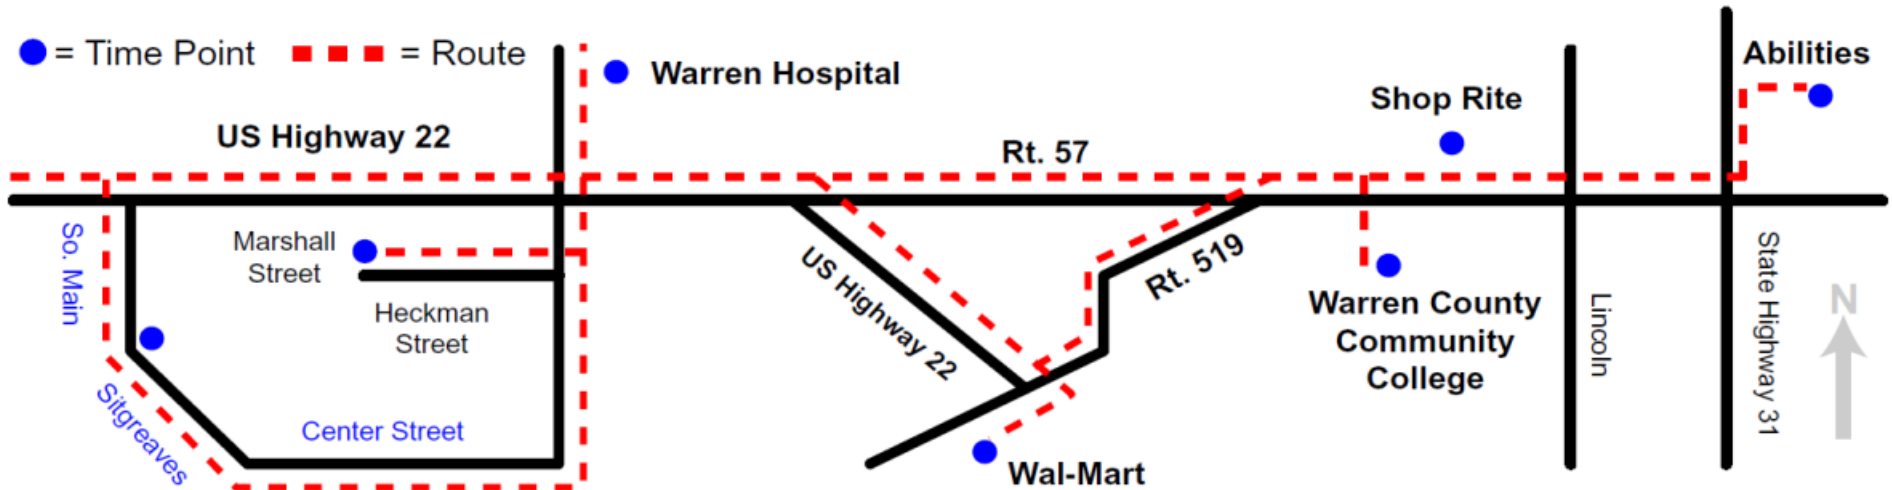

Route B

Connecting with NJ Transit Bus Routes
94, 114 and 117

Monroe Street, Greeley Ave, Target,
Home Depot, Wal-Mart, Pet Smart,
Marburn Curtains, Burger King, F&M
Warehouse, Union Plaza Shopping Center

Route C

Connection with NJ Transit Bus Routes
94, 114 and 117

Monroe Street, Greeley Ave, Travelodge,
David's Bridal, Lens Crafters, Carpet City,
Target, Home Depot, Wal-Mart, Pet Smart,
Marburn Curtains, Burger King,
F&M Warehouse, Union Plaza Shopping
Center

Frequently Destinations

Alpha, Belvidere, Blairstown, Hackettstown, Knowlton, Mansfield, Oxford, Lopatcong, Pohatcong, Phillipsburg, Washington, White Township, Family Guidance Center, Abilities of Norwest NJ, ARC-Camp Warren and Canteen, Dialysis Centers Easton PA, Phillipsburg PA, and Hackettstown NJ, Senior Living Centers: Hackettstown, Knowlton, Phillipsburg, and Washington Township, St Lukes, Hackettstown Medical Center, Warren County Community College, Shop-Rite, Wal-Mart, Stop & Shop, Lowes, Kohls

NEW JERSEY COUNTY TRANSIT BUS ADVERTISING

Warren County Transit System - Route 57 Shuttle Service

NEW JERSEY COUNTY TRANSIT BUS ADVERTISING

Full Wrap Buses

NEW JERSEY COUNTY TRANSIT BUS ADVERTISING

King Kong Bus Ads