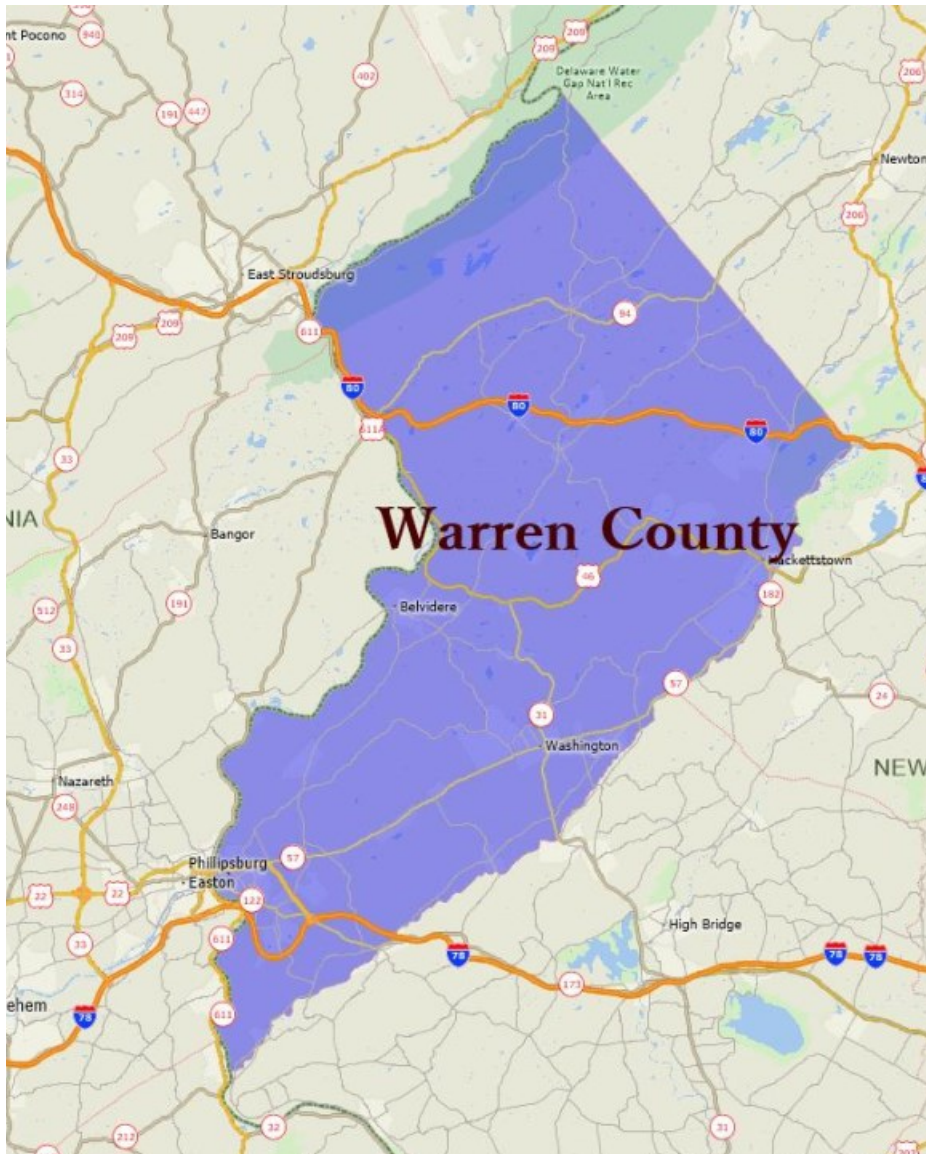

NEW JERSEY COUNTY TRANSIT BUS ADVERTISING

Warren County Transit System

24 Transit Vehicles

Routes

County Wide Non-Route Specific

Route 57 Shuttles

The Phillipsburg/Washington shuttle
The Hackettstown/Washington Shuttle

Frequently Destinations

Alpha, Belvidere, Blairstown, Hackettstown, Knowlton, Mansfield, Oxford, Lopatcong, Pohatcong, Phillipsburg, Washington, White Township, Family Guidance Center, Abilities of Norwest NJ, ARC-Camp Warren and Canteen, Dialysis Centers Easton PA, Phillipsburg PA, and Hackettstown NJ, Senior Living Centers: Hackettstown, Knowlton, Phillipsburg, and Washington Township, St Lukes, Hackettstown Medical Center, Warren County Community College, Shop-Rite, Wal-Mart, Stop & Shop, Lowes, Kohls