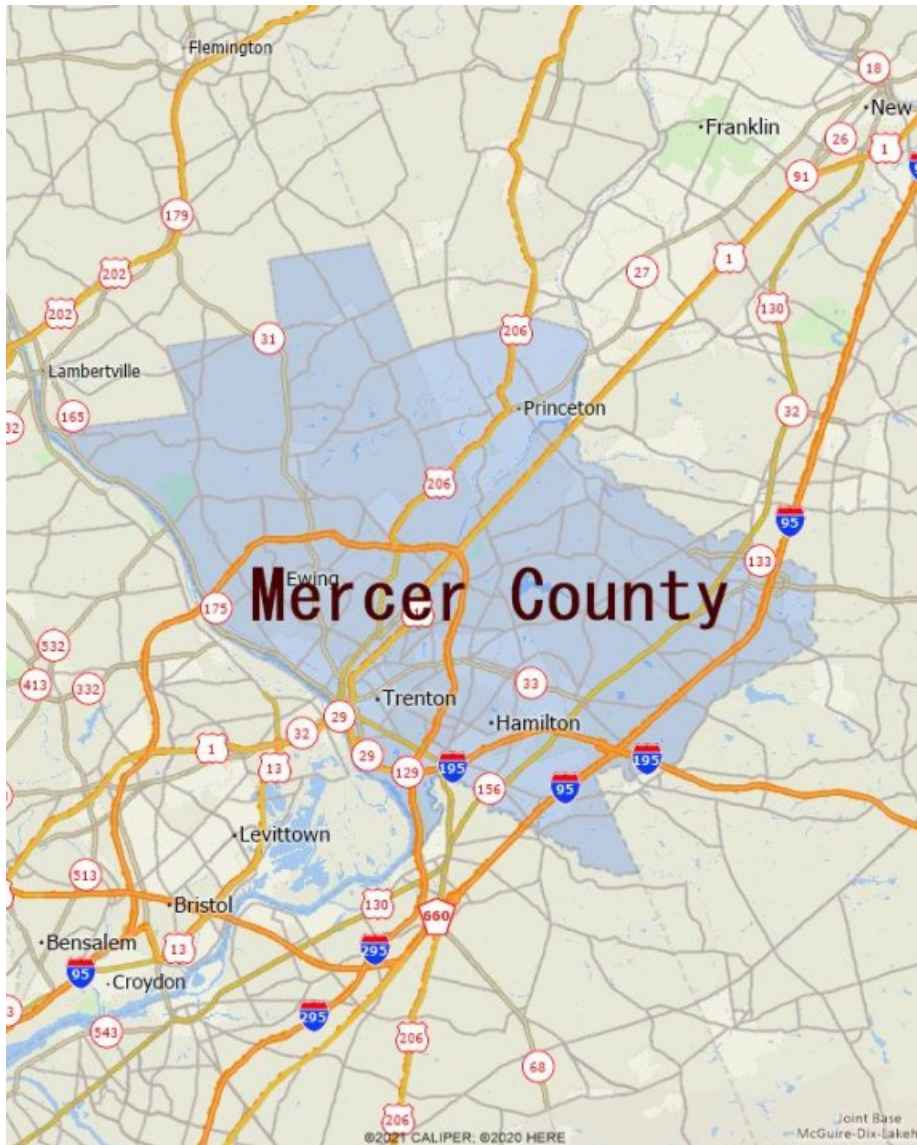

NEW JERSEY COUNTY TRANSIT BUS ADVERTISING TRADE - Mercer County Transit System

32 Transit Vehicles

Routes

County Wide Non-Route Specific

Major Highways Covered

RT 206, I-95, 295, 195, 129, RT 1, I-78

Hospitals and Medical Centers

Capital Health, RWJ University Hospital, Princeton Health Care, University medical Center, Penn Medicine, St Mary Medical

Colleges and Universities

College of New Jersey, Thomas Edison State College, Rider University, mercer county College, Strayer University, Princeton University

Attractions

Trenton Mercer Airport, Princeton, Grounds for Sculpture, Old Barracks Museum, Drumthwacket Sayen Botanical Gardens, Hiking Trails, Princeton University Art Museum, Mercer County Park, Lake Carnegie, Howell Living History Farm, Mercer County Park, American Legion Centennial Memorial, Kelsey Theatre, Market Fair Mall, Van Nest Park, Mercer Oaks Golf Course.