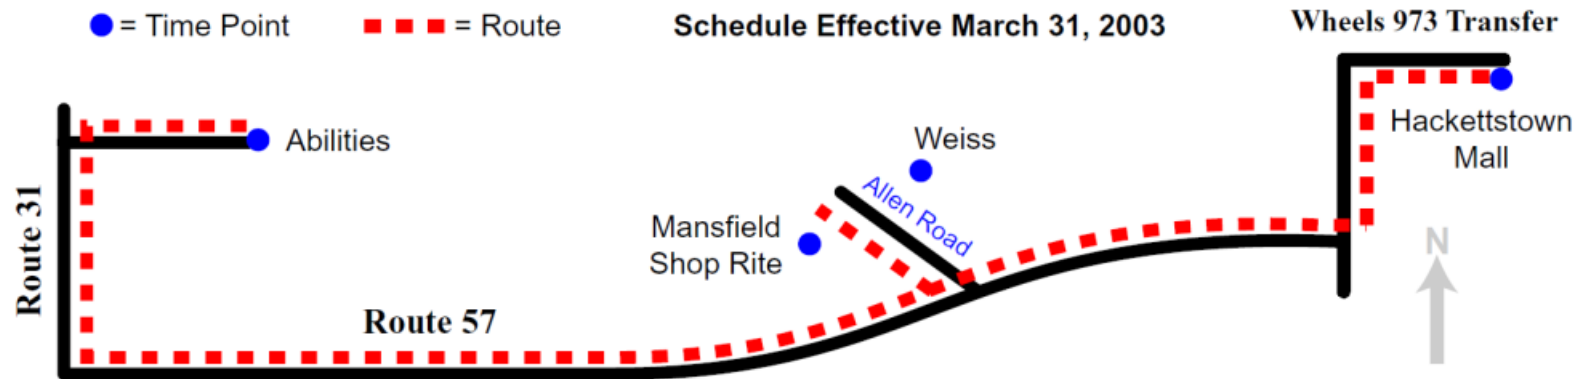

NEW JERSEY COUNTY TRANSIT BUS ADVERTISING

Warren County Transit System - Route 57 Shuttle Service

NEW JERSEY COUNTY TRANSIT BUS ADVERTISING

Full Wrap Buses

NEW JERSEY COUNTY TRANSIT BUS ADVERTISING

King Kong Bus Ads