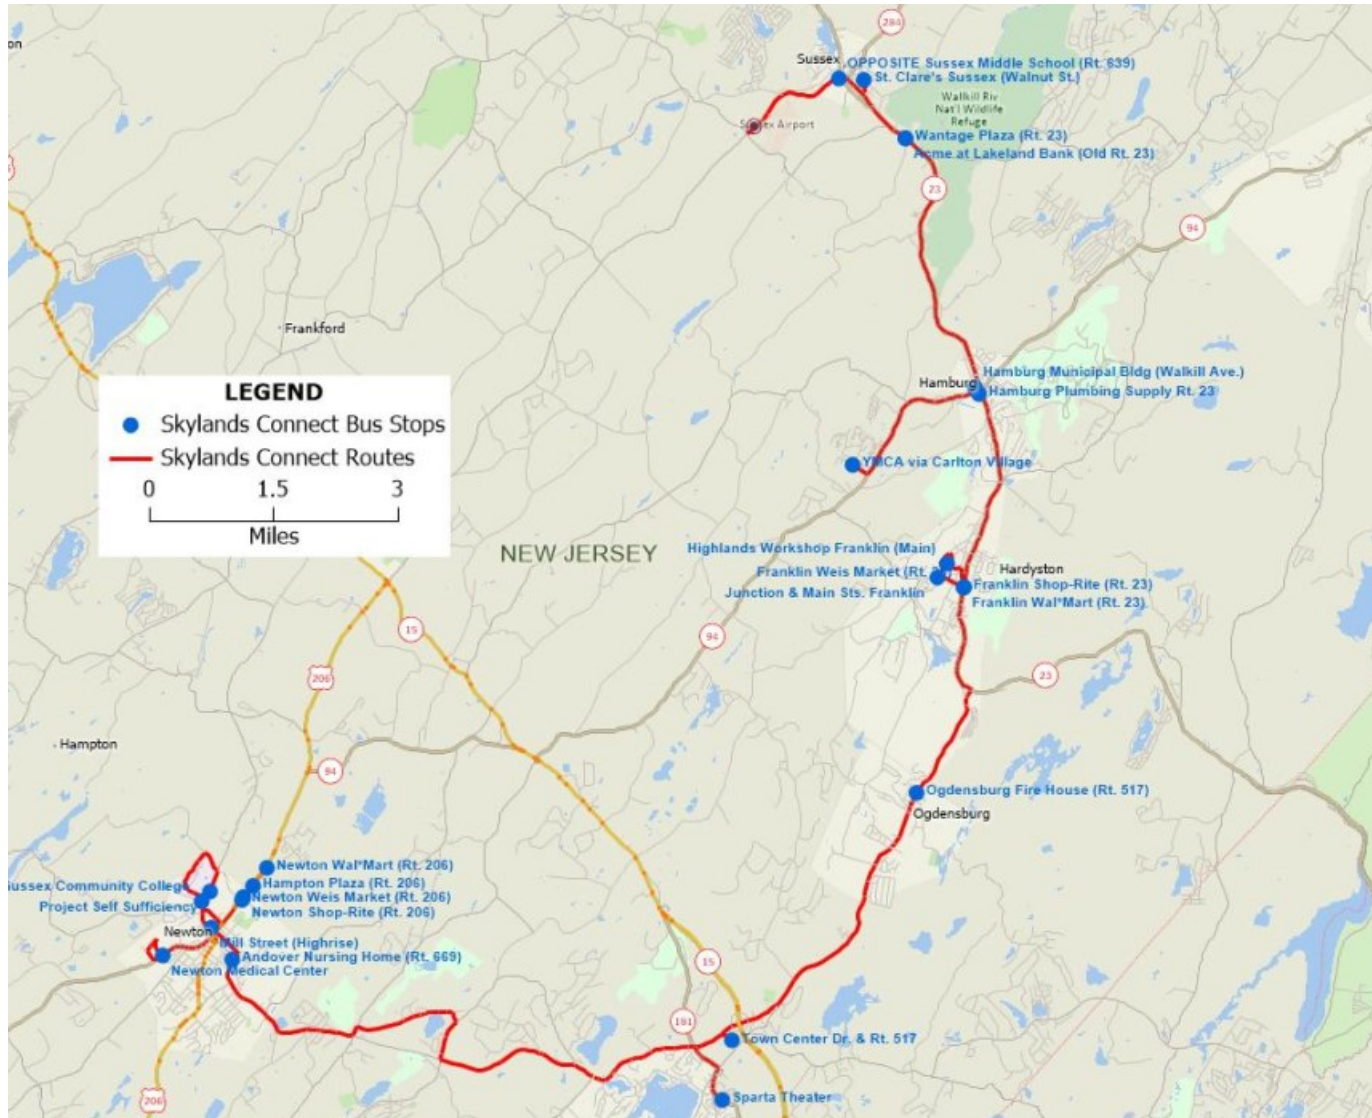

NEW JERSEY COUNTY TRANSIT BUS ADVERTISING

Skylands Ride - Skylands Connect Routes

Skylands Connect

1. Sussex-Wantage Library and
   Sussex Wantage Library (Rt. 565)
   OPPOSITE Sussex Middle School (Rt. 639)
   St. Clare's Sussex (Walnut St.)
   Acme at Lakeland Bank (Old Rt. 23)
   Wantage Plaza (Rt. 23)
   Hamburg Municipal Bldg (Walkill Ave.)
   YMCA via Carlton Village
   Hamburg Plumbing Supply Rt. 23
   Highlands Workshop Franklin (Main)
   Junction & Main Sts. Franklin
   Franklin Weis Market (Rt. 23)
   Franklin Wal*Mart (Rt. 23)
   Franklin Shop-Rite (Rt. 23)
   Ogdensburg Fire House (Rt. 517)
   Town Center Dr. & Rt. 517
   Sparta Theater
   Andover Nursing Home (Rt. 669)
   Newton Medical Center
   Mill Street (Highrise)
   Project Self Sufficiency
   Sussex Community College
   Newton Weis Market (Rt. 206)
   Newton Shop-Rite (Rt. 206)
   Newton Wal*Mart (Rt. 206)
   Hampton Plaza (Rt. 206)