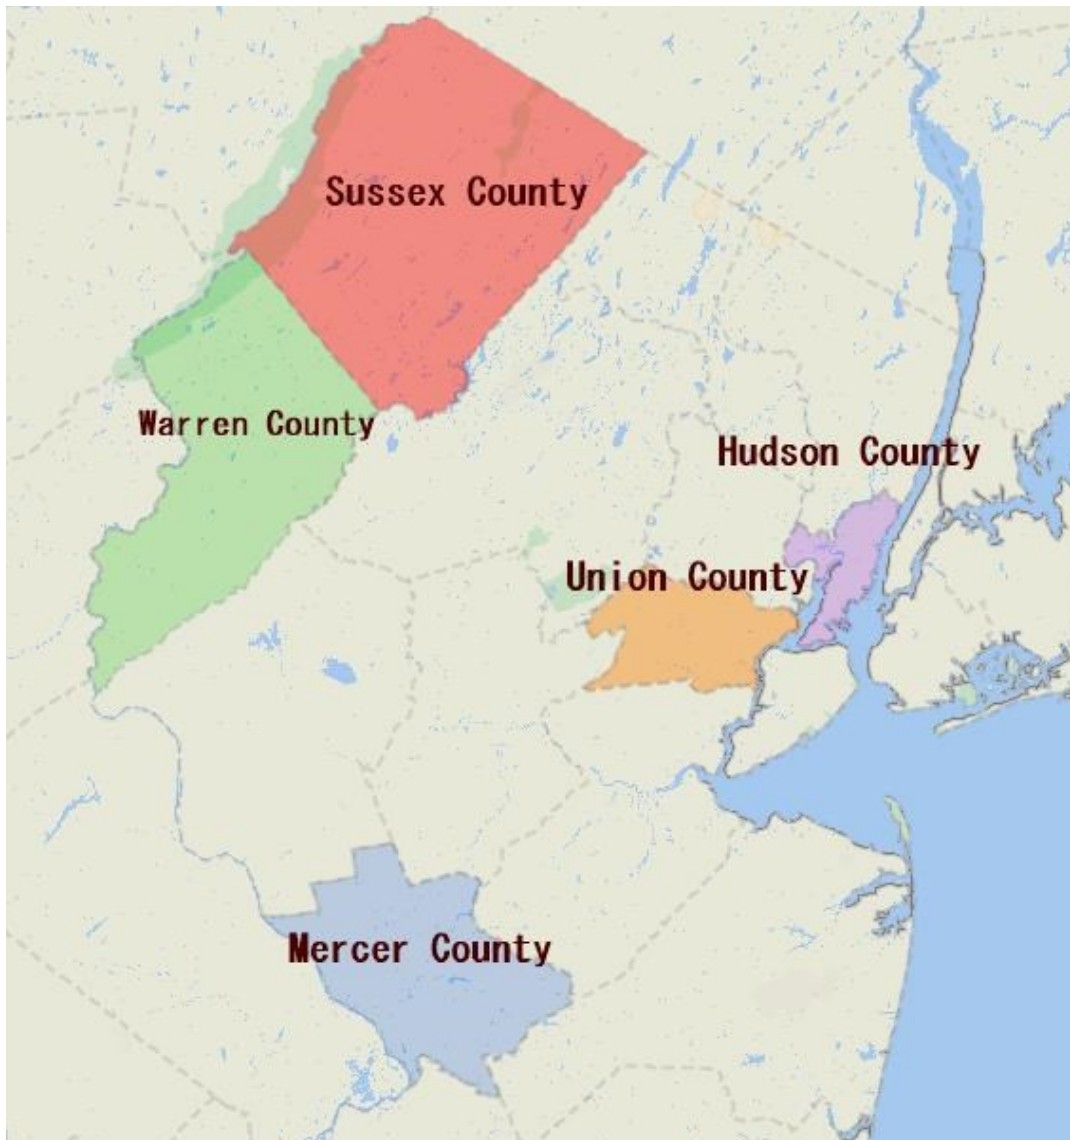

NEW JERSEY COUNTY TRANSIT BUS ADVERTISING

Hudson—Mercer - Sussex - Union - Warren

NJ County Transit Fleets

Hudson County: 40 Vehicles

Mercer County: 32 Vehicles

Sussex County: 24 Vehicles

Union County: 50 Vehicles

Bergen County

Hackensack Hospital

Manhattan

70th Street

Most Frequent Visited Locations

70th Street Manhattan (Every Tuesday), Hackensack Hospital (Bergen County), UMDNJ, Hudson County Plaza, Occupational Center, Shoprite, Jersey City Medical Center, Christ Hospital, Bayonne Hospital, Hoboken University, Senior Centers, Grace Van Vorst Church, Jersey City Housing, Veterans Hospitals, University Hospital, Beth Israel Hospital, St. Michael's Hospital, Dialysis Centers.

NEW JERSEY COUNTY TRANSIT BUS ADVERTISING

Warren County Transit System - Route 57 Shuttle Service

NEW JERSEY COUNTY TRANSIT BUS ADVERTISING

Full Wrap Buses

NEW JERSEY COUNTY TRANSIT BUS ADVERTISING

King Kong Bus Ads