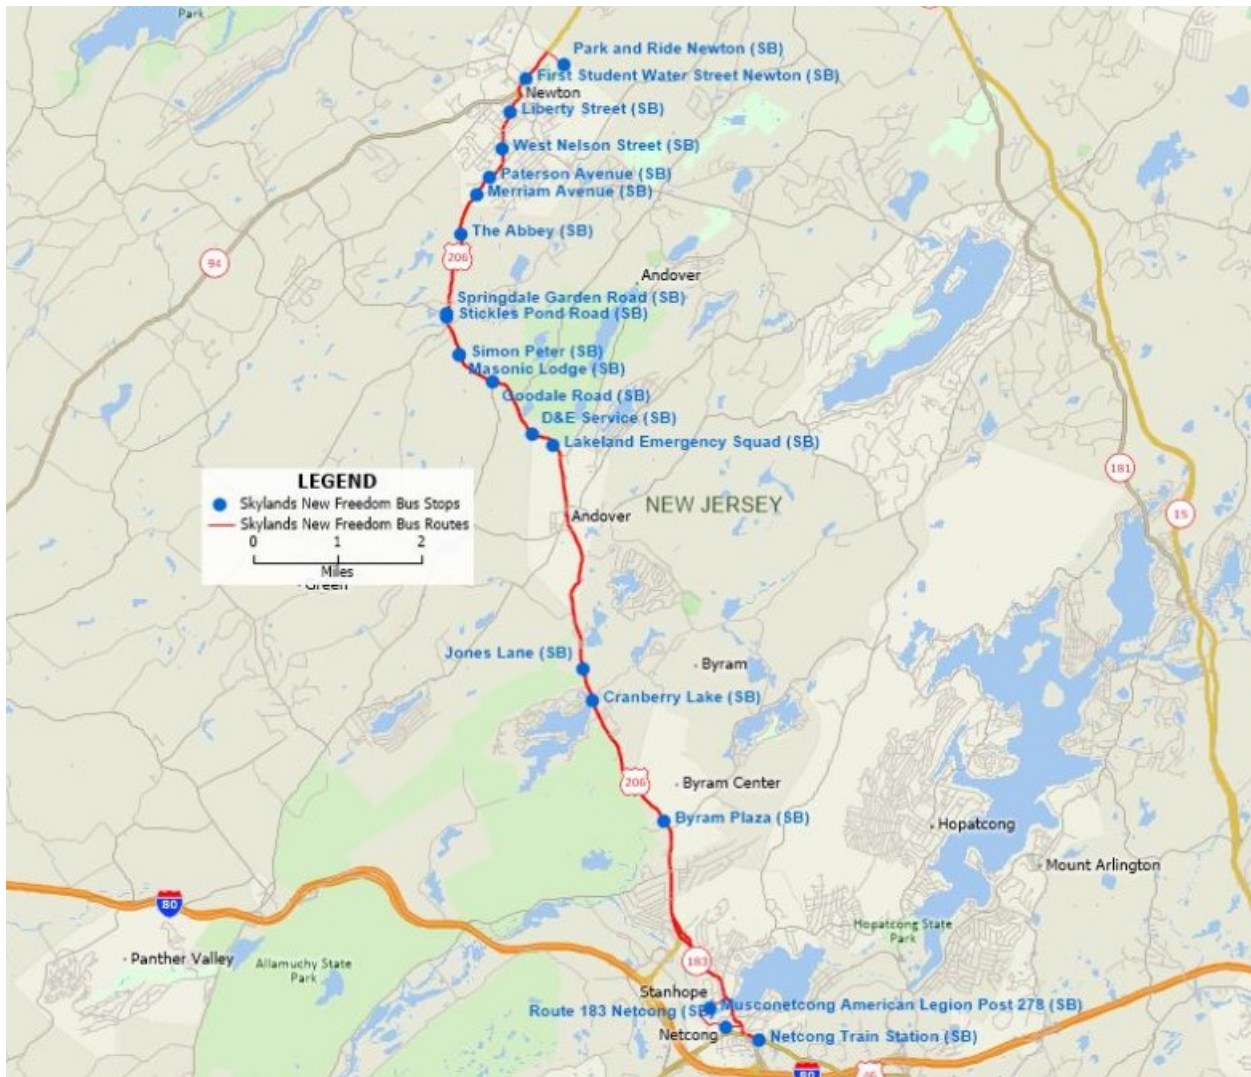

NEW JERSEY COUNTY TRANSIT

BUS ADVERTISING

Skylands Ride - Skylands New Freedom Routes

Routes

Skylands New Freedom

Newton Park & Ride and the
Netcong train station

- South Shore Road
- Jones Lane
- Route 183 Netcong
- Netcong Train Station
- Liberty Street
- Paterson Avenue
- Merriam Avenue
- Goodale Road
- Park and Ride Newton
- First Student Water Street Newton
- West Nelson Street
- The Abbey
- Springdale Garden Road
- Stickles Pond Road
- Masonic Lodge
- Simon Peter
- D&E Service
- Cranberry Lake
- Lakeland Emergency Squad
- Byram Plaza
- Musconetcong American Legion Post 278

Route 22 Shopping and NJT Transit Stops

Hospitals: Trinitas (3 sites), Overlook, RWJ Rahway, JFK Medical Center, Lyons VA, VA Hospital in East Orange, Newark Beth Israel, St. Barnabas Hospital, Kessler Institute East Orange and West Orange, St. Peters, UMDNJ

Route C

Connection with NJ Transit Bus Routes
94, 114 and 117

Monroe Street, Greeley Ave, Travelodge,
David's Bridal, Lens Crafters, Carpet City,
Target, Home Depot, Wal-Mart, Pet Smart,
Marburn Curtains, Burger King,
F&M Warehouse, Union Plaza Shopping
Center