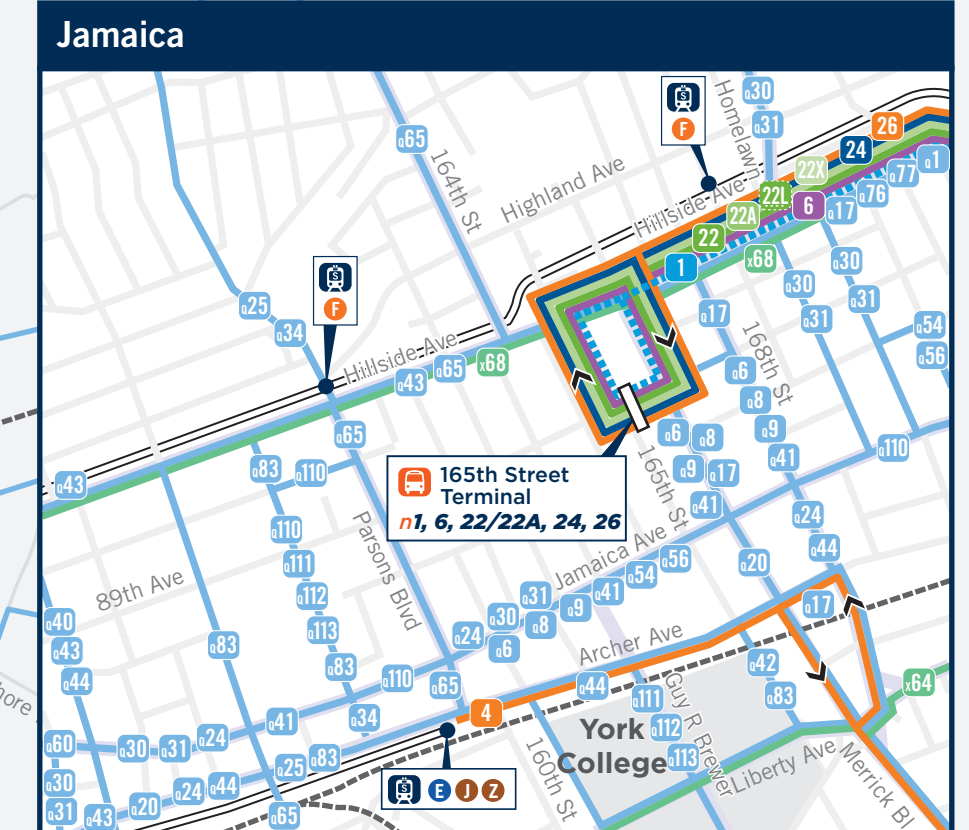

NASSAU INTER-COUNTY EXPRESS

Legend

- Local Bus Service
- Direction of Service
- Limited Service
- Terminal
- Multi-Route Terminal
- Other Bus Service
- MTA Express Bus Service
- NICE Bus
- Long Island Rail Road
- MTA Subway
- Rail Line
- Subway Line
- AirTrain JFK Airport Service
- Hospital
- Point of Interest