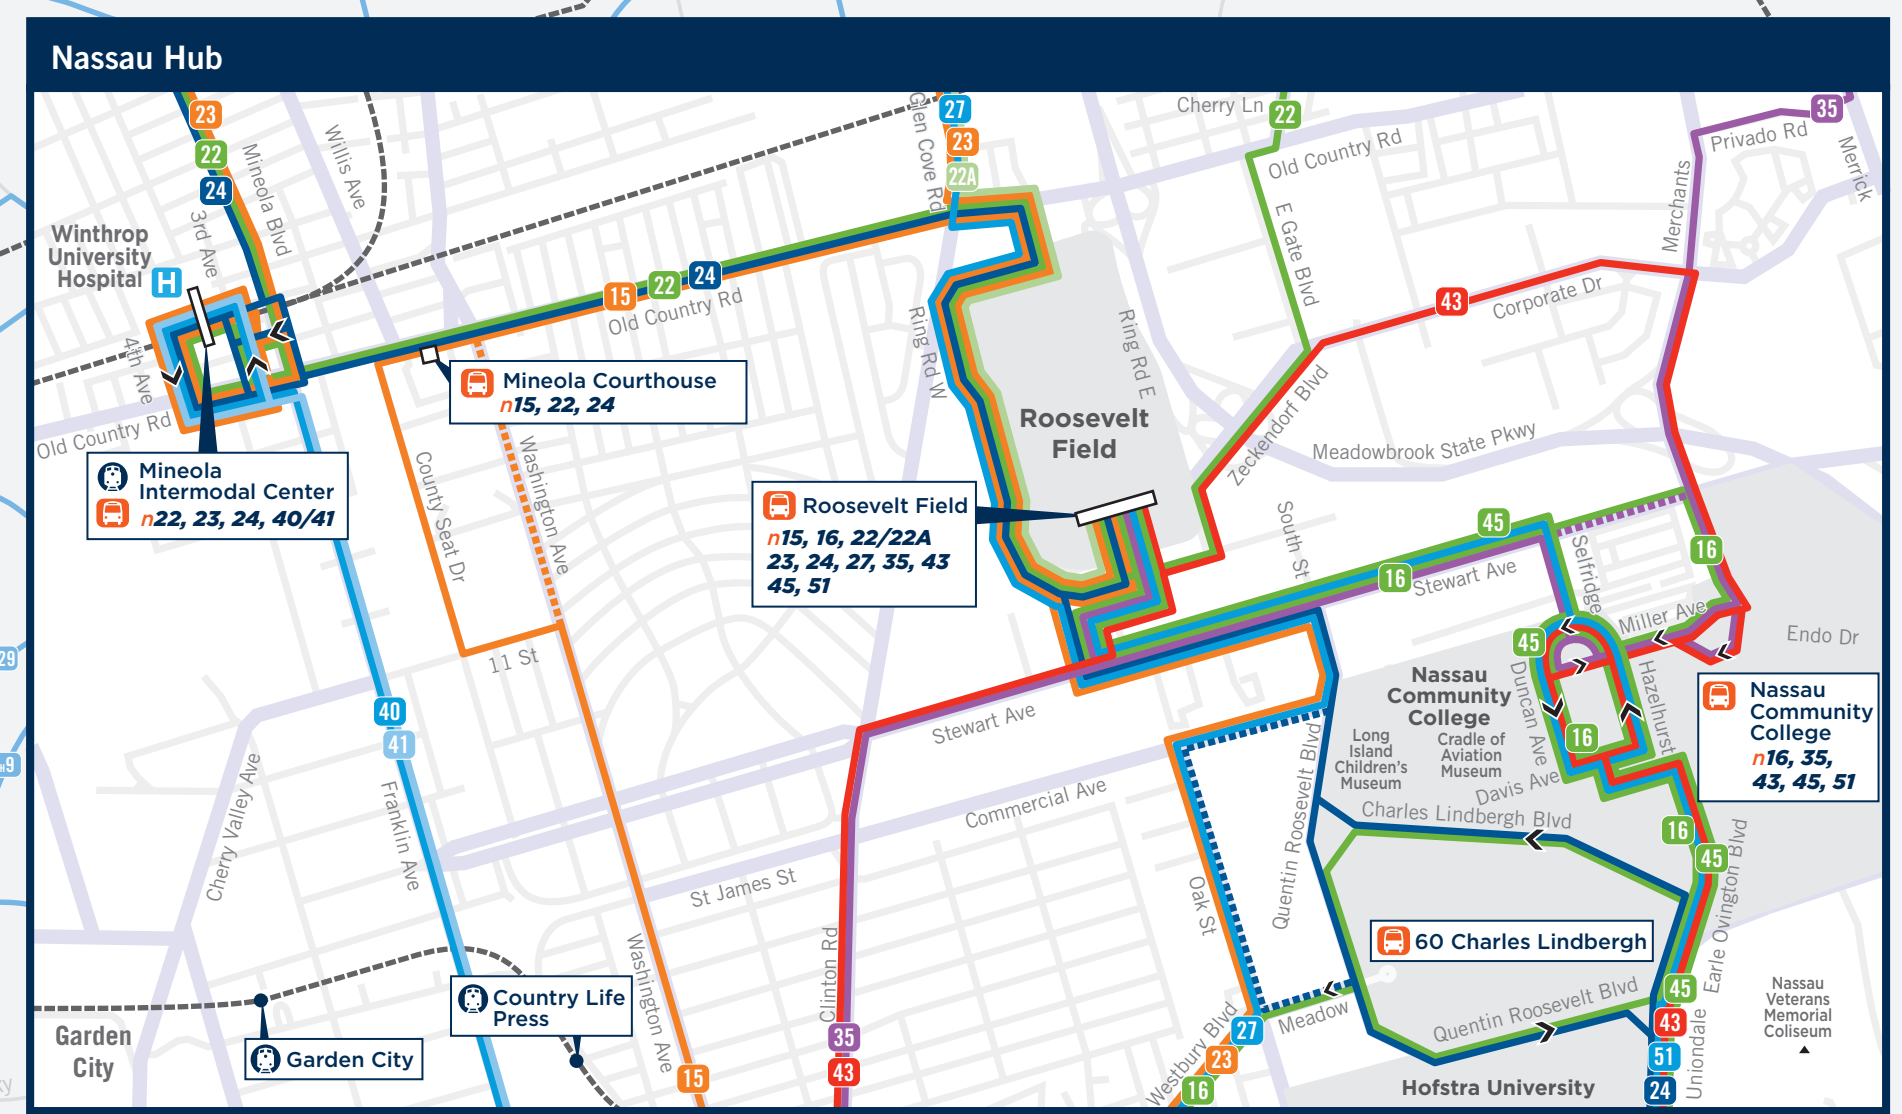

NASSAU INTER-COUNTY EXPRESS

Legend

- Local Bus Service
- Direction of Service
- Limited Service
- Terminal
- Multi-Route Terminal
- Other Bus Service
- MTA Express Bus Service
- NICE Bus
- Long Island Rail Road
- MTA Subway
- Rail Line
- Subway Line
- AirTrain JFK Airport Service
- Hospital
- Point of Interest

NICE - Long Island Bus		NYC Transit / MTA Bus	
1	Flushing - Jamaica	1	Jamaica - Bellerose/Queens Village
2	Flushing - Jamaica	2	Bellerose - Jamaica
3	Flushing - Jamaica	3	Jamaica - Jamaica
4	Flushing - Jamaica	4	Jamaica - Jamaica
5	Flushing - Jamaica	5	Jamaica - Jamaica
6	Flushing - Jamaica	6	Jamaica - Jamaica
7	Flushing - Jamaica	7	Jamaica - Jamaica
8	Flushing - Jamaica	8	Jamaica - Jamaica
9	Flushing - Jamaica	9	Jamaica - Jamaica
10	Flushing - Jamaica	10	Jamaica - Jamaica
11	Flushing - Jamaica	11	Jamaica - Jamaica
12	Flushing - Jamaica	12	Jamaica - Jamaica
13	Flushing - Jamaica	13	Jamaica - Jamaica
14	Flushing - Jamaica	14	Jamaica - Jamaica
15	Flushing - Jamaica	15	Jamaica - Jamaica
16	Flushing - Jamaica	16	Jamaica - Jamaica
17	Flushing - Jamaica	17	Jamaica - Jamaica
18	Flushing - Jamaica	18	Jamaica - Jamaica