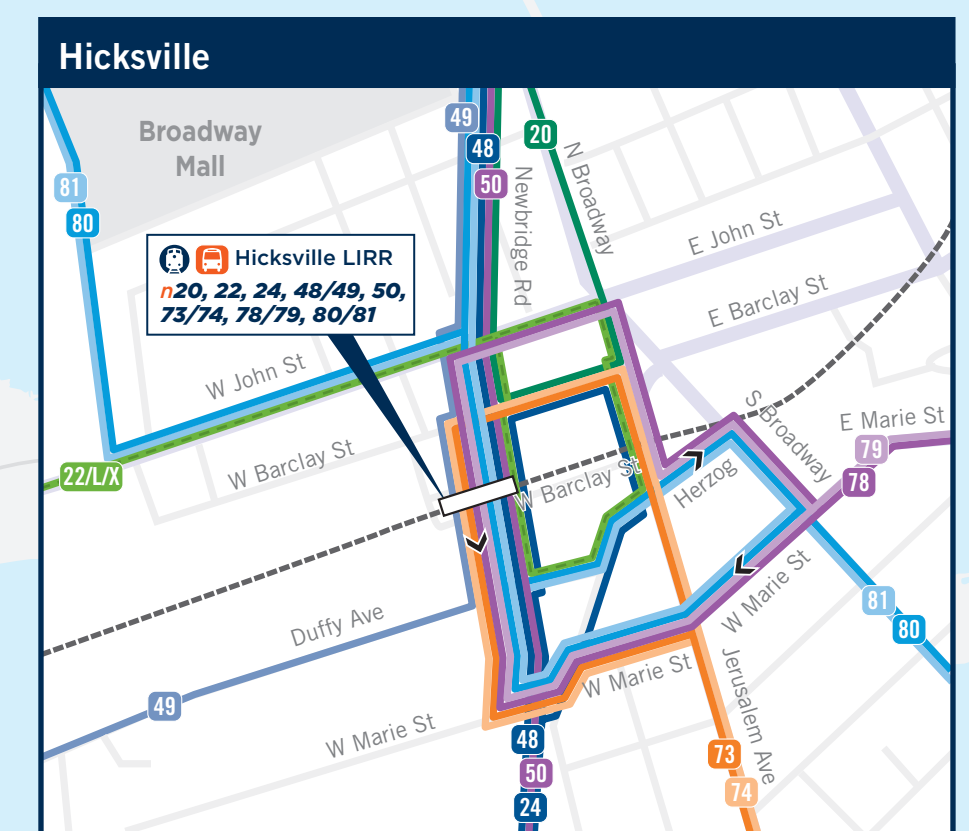

NASSAU INTER-COUNTY EXPRESS

Legend

- Local Bus Service
- Direction of Service
- Limited Service
- Terminal
- Multi-Route Terminal
- Other Bus Service
- MTA Express Bus Service
- NICE Bus
- Long Island Rail Road
- MTA Subway
- Rail Line
- Subway Line
- AirTrain JFK Airport Service
- Hospital
- Point of Interest