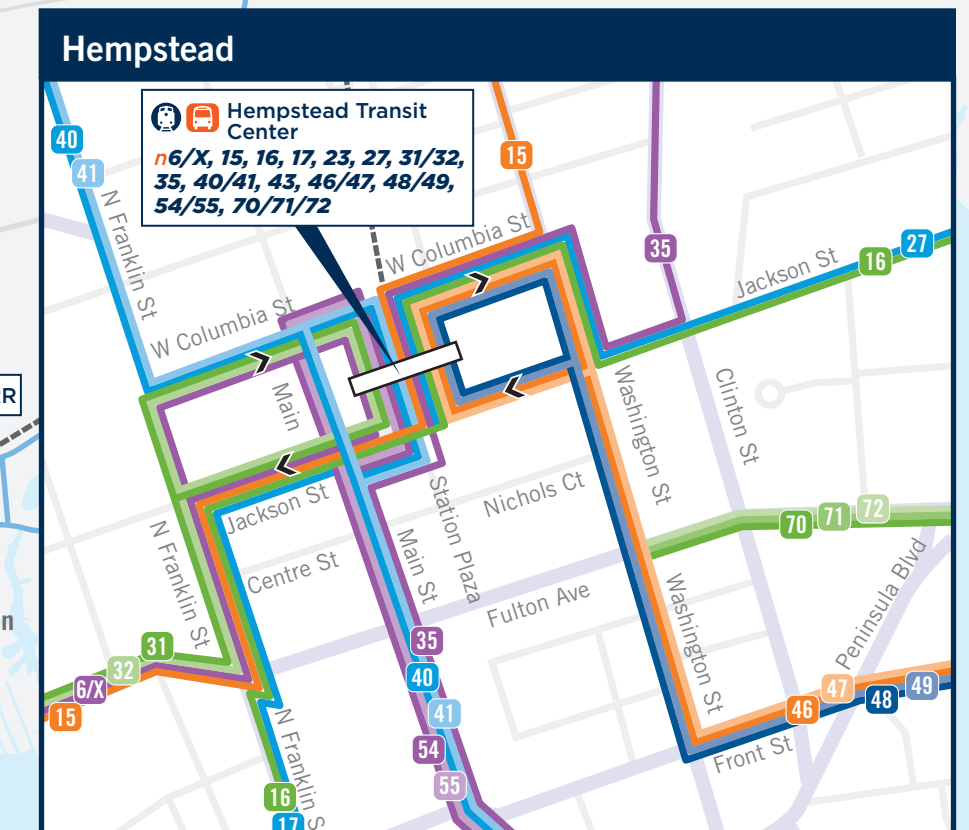

NASSAU INTER-COUNTY EXPRESS

Legend

- Local Bus Service
- Direction of Service
- Limited Service
- Terminal
- Multi-Route Terminal
- Other Bus Service
- MTA Express Bus Service
- NICE Bus
- Long Island Rail Road
- MTA Subway
- Rail Line
- Subway Line
- AirTrain JFK Airport Service
- Hospital
- Point of Interest