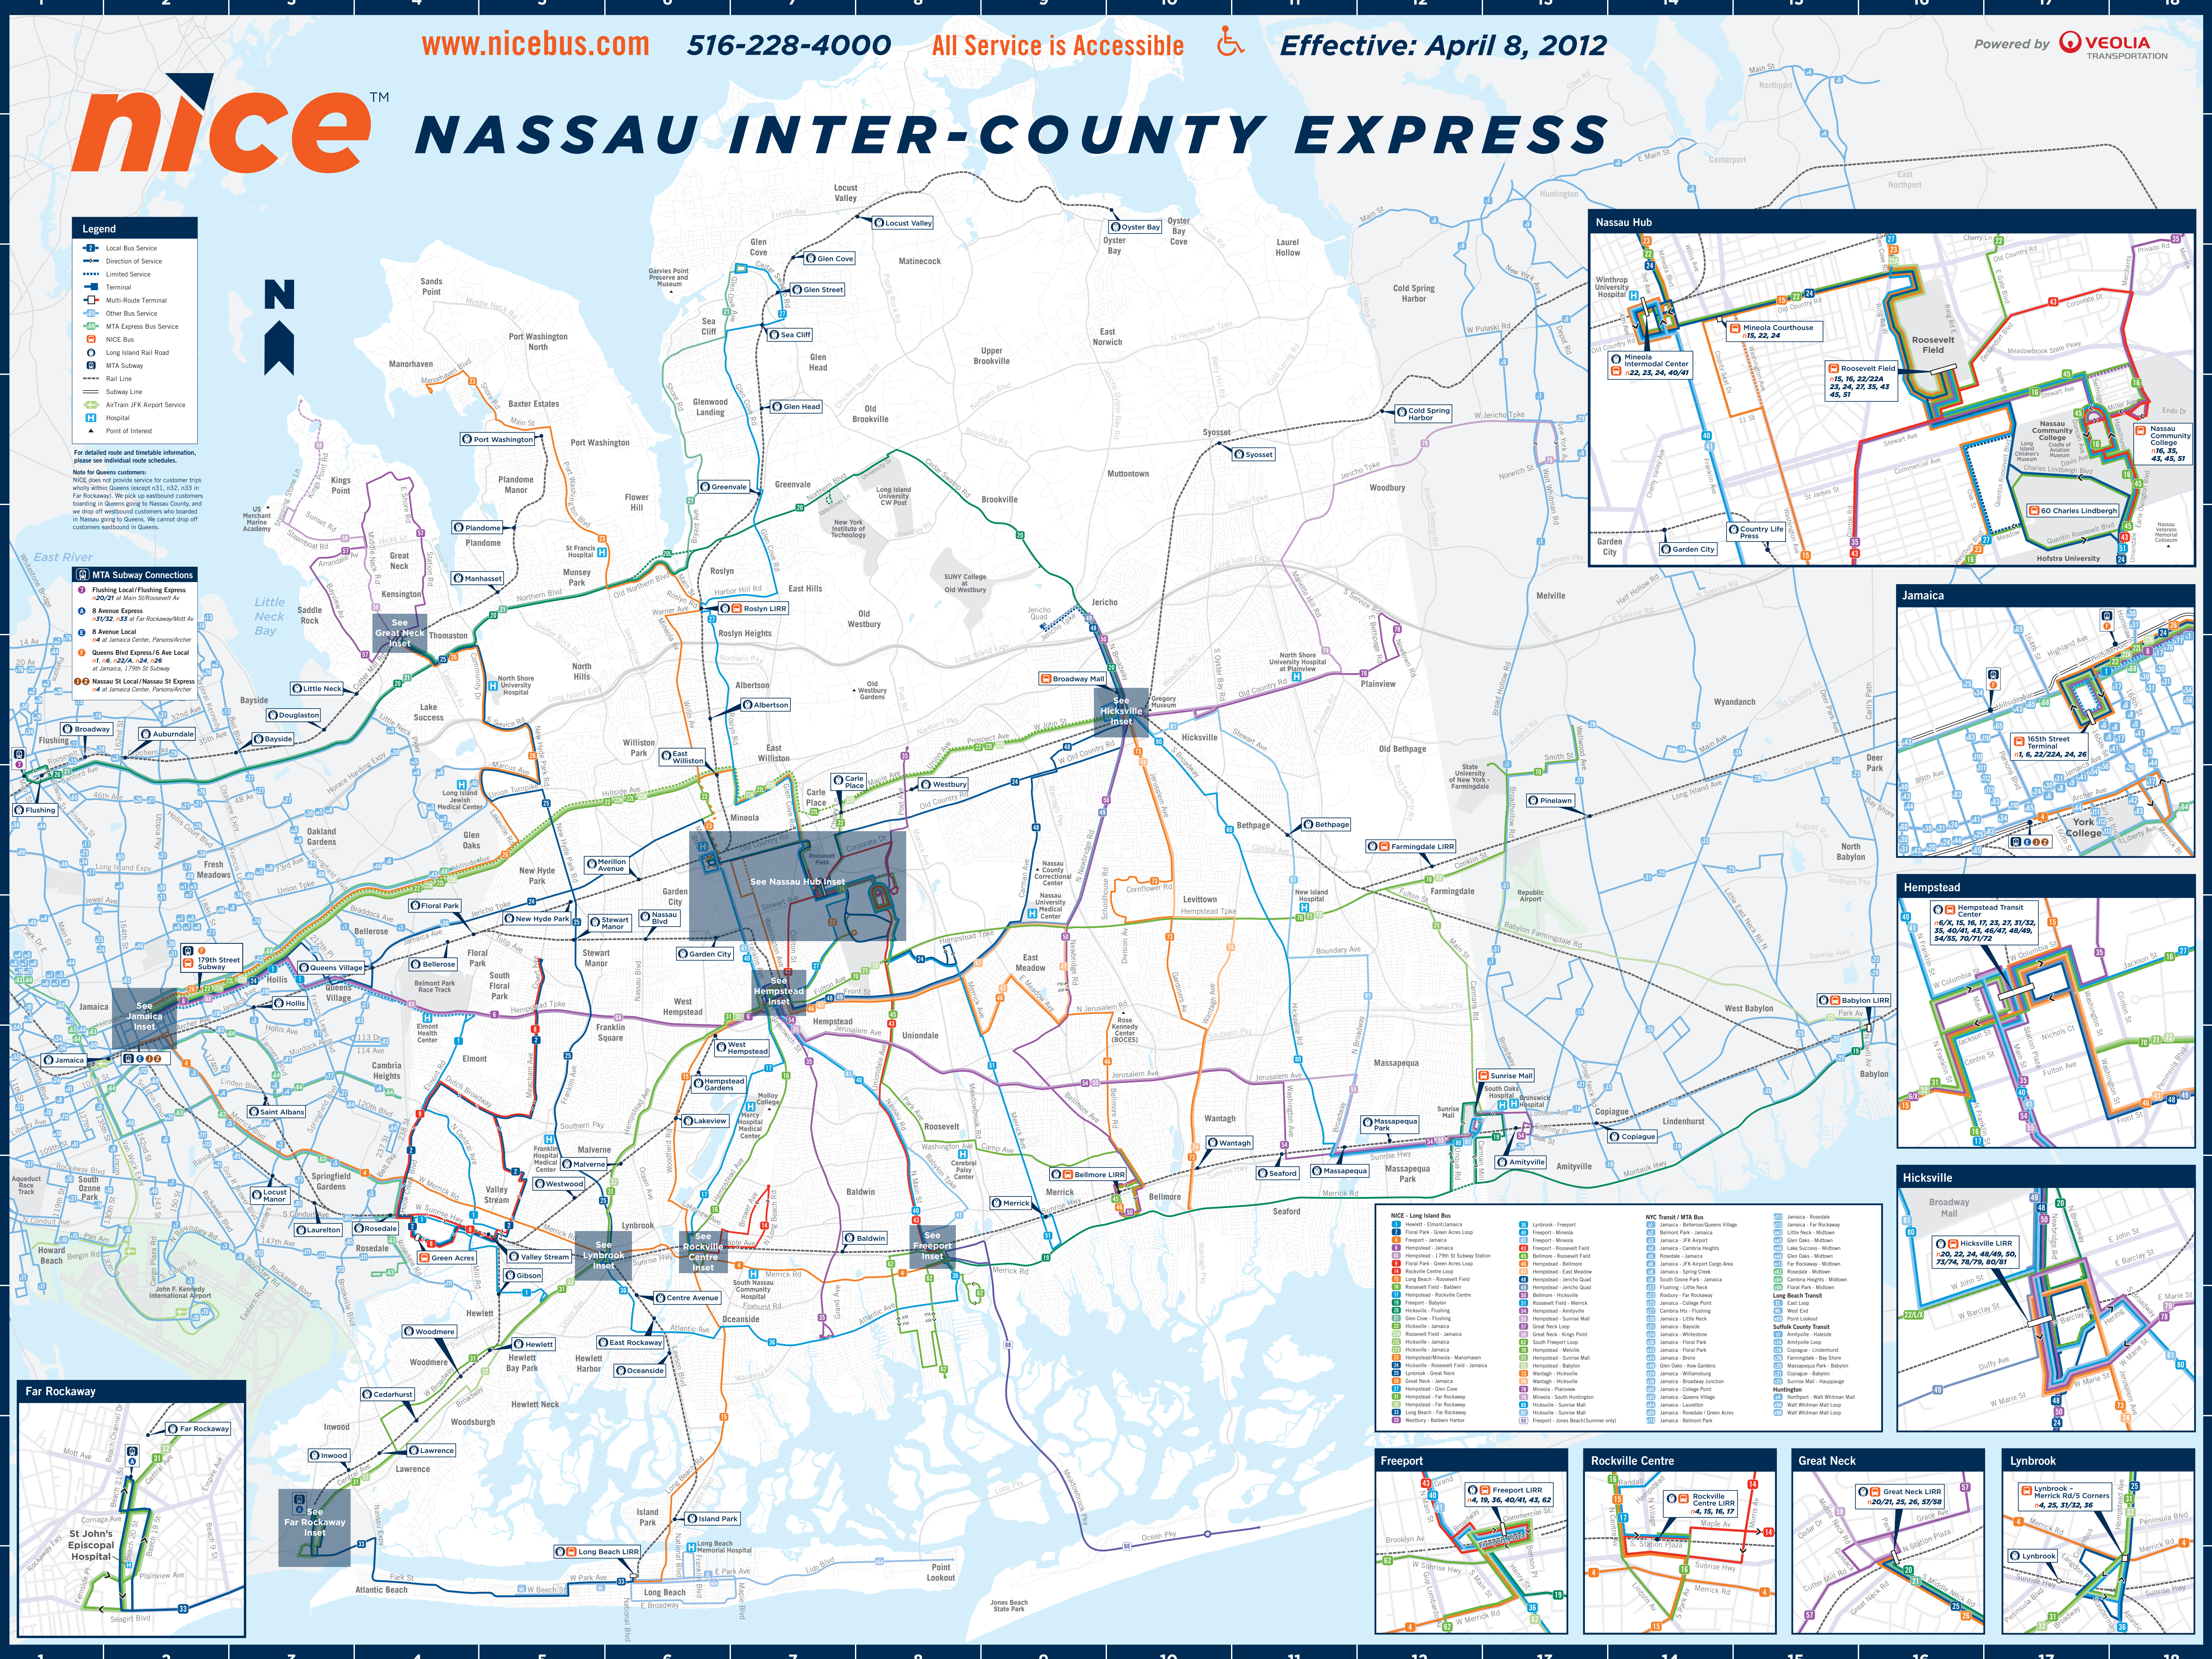

NASSAU INTER-COUNTY EXPRESS

Legend

- Local Bus Service
- Direction of Service
- Limited Service
- Terminal
- Multi-Route Terminal
- Other Bus Service
- MTA Express Bus Service
- NICE Bus
- Long Island Rail Road
- MTA Subway
- Rail Line
- Subway Line
- AirTrain JFK Airport Service
- Hospital
- Point of Interest

NICE - Long Island Bus		NYC Transit / MTA Bus	
1	Flushing - Jamaica	1	Jamaica - Bellerose/Queens Village
2	Flushing - Jamaica	2	Bellerose - Jamaica
3	Flushing - Jamaica	3	Jamaica - Jamaica
4	Flushing - Jamaica	4	Jamaica - Jamaica
5	Flushing - Jamaica	5	Jamaica - Jamaica
6	Flushing - Jamaica	6	Jamaica - Jamaica
7	Flushing - Jamaica	7	Jamaica - Jamaica
8	Flushing - Jamaica	8	Jamaica - Jamaica
9	Flushing - Jamaica	9	Jamaica - Jamaica
10	Flushing - Jamaica	10	Jamaica - Jamaica
11	Flushing - Jamaica	11	Jamaica - Jamaica
12	Flushing - Jamaica	12	Jamaica - Jamaica
13	Flushing - Jamaica	13	Jamaica - Jamaica
14	Flushing - Jamaica	14	Jamaica - Jamaica
15	Flushing - Jamaica	15	Jamaica - Jamaica
16	Flushing - Jamaica	16	Jamaica - Jamaica
17	Flushing - Jamaica	17	Jamaica - Jamaica
18	Flushing - Jamaica	18	Jamaica - Jamaica