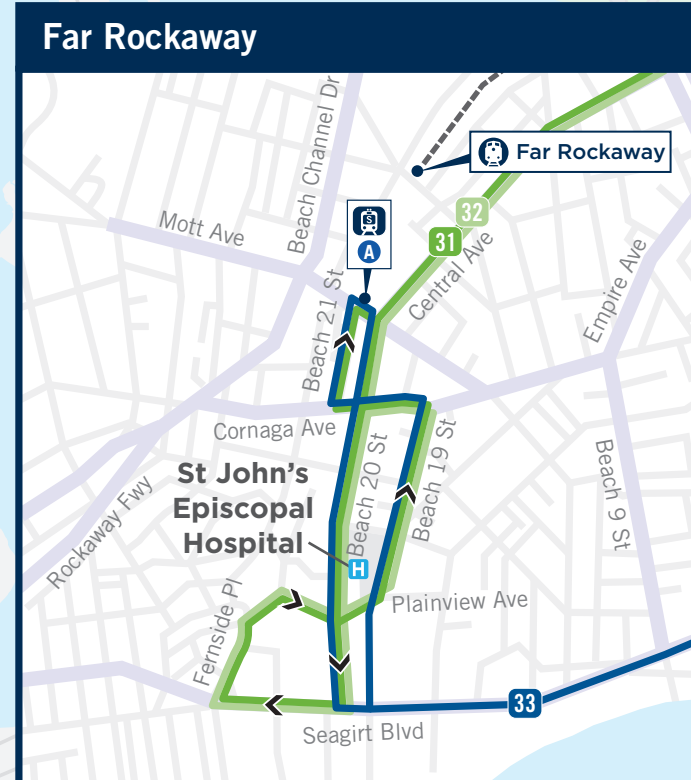

NASSAU INTER-COUNTY EXPRESS

Legend

- Local Bus Service
- Direction of Service
- Limited Service
- Terminal
- Multi-Route Terminal
- Other Bus Service
- MTA Express Bus Service
- NICE Bus
- Long Island Rail Road
- MTA Subway
- Rail Line
- Subway Line
- AirTrain JFK Airport Service
- Hospital
- Point of Interest