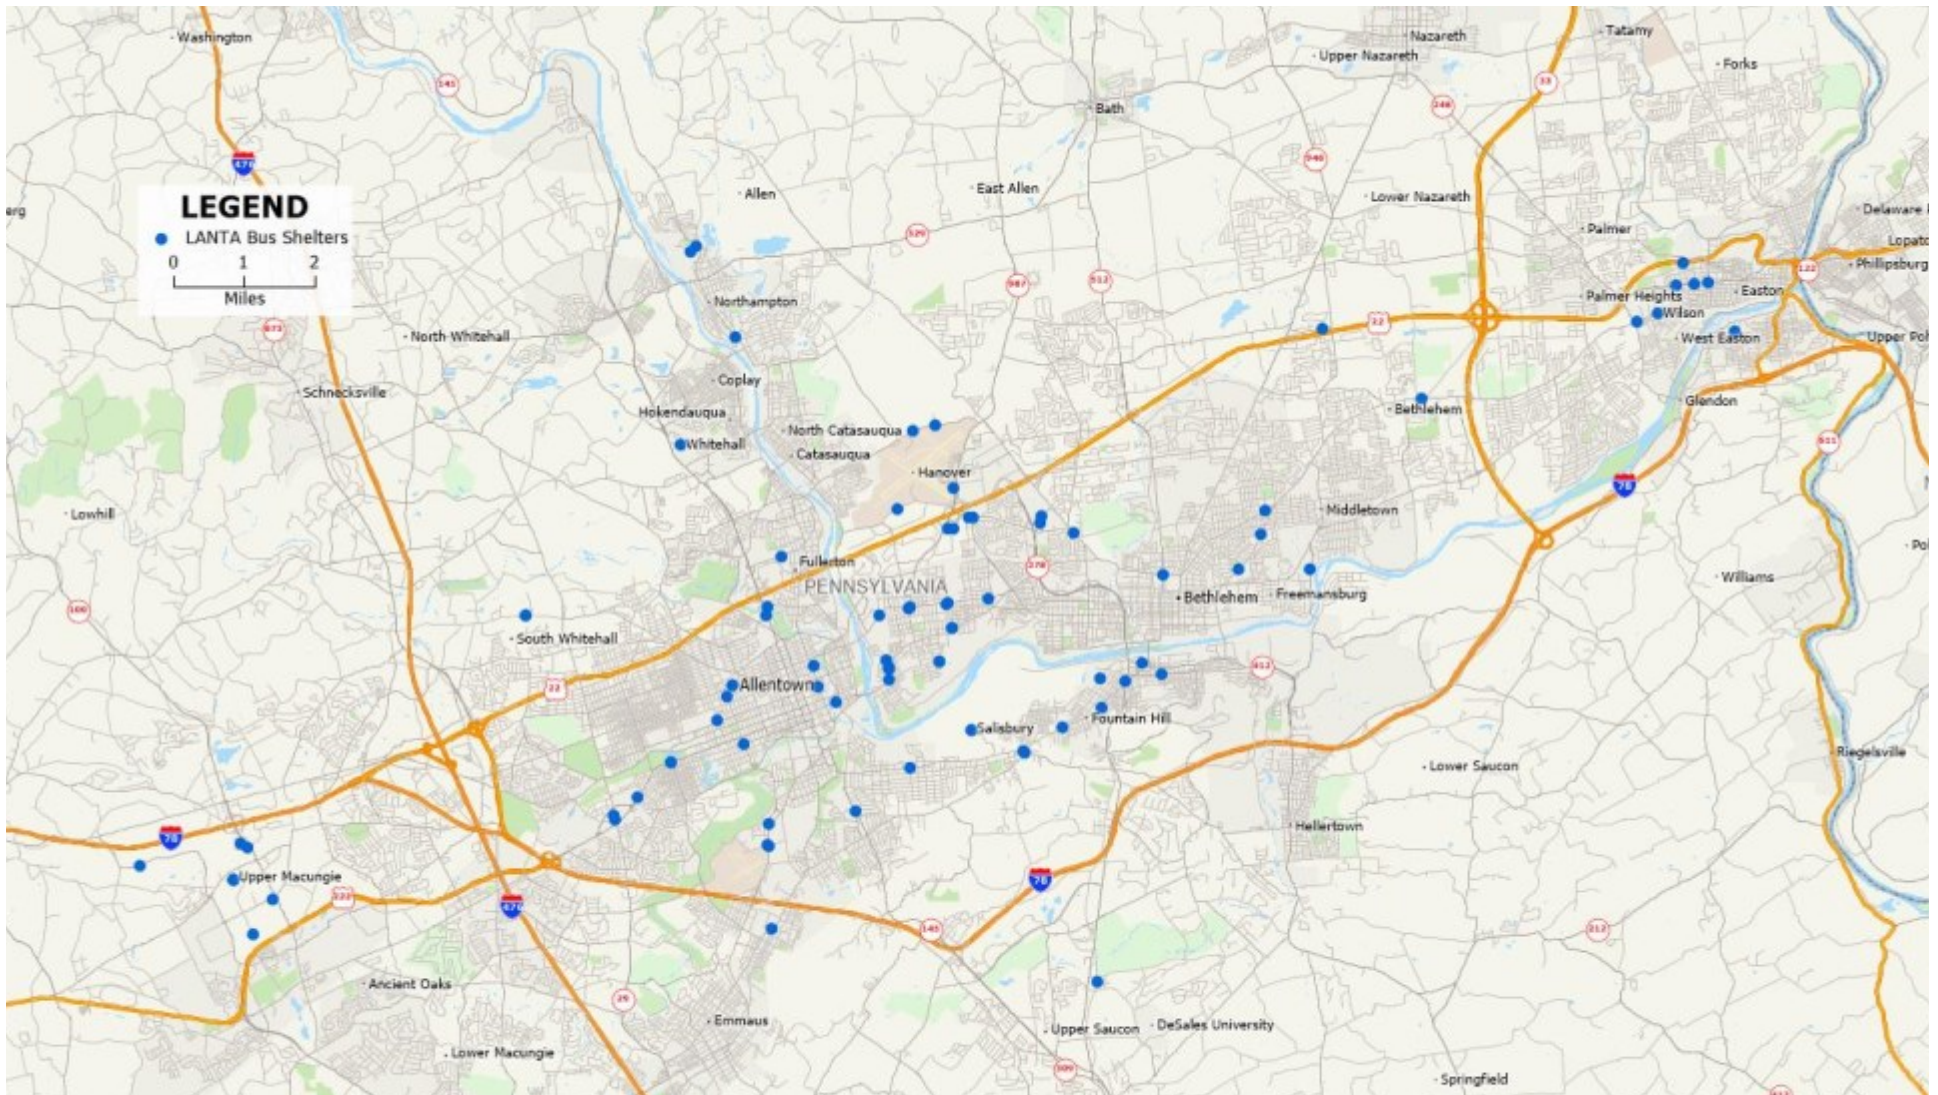

Points of Interest

Dorney Park & Wildwater, Crayola Experience, Allentown Art Museum, Lost River Caverns, Dutch Spring, WindCreek Bethlehem Casino, Coca-Cola Park, Bear Creek Resort, Blue Mountain, Lehigh Valley Zoo, Allentown Fairgrounds, PPL Center, Liberty Bell Museum, Malcolm Gross Rose Garden, DaVinci Center, Touchstone Theater, Lehigh Valley Airport.

Kong / Super King Poster

King Bus Poster

Queen Poster

Tail Bus Poster

Interior Bus Ads

Lehigh and Northampton Paratransit Advertising

Lehigh and Northampton Transit System

Full Wrap

King Window Wrap

Queen Window Wrap

King Kong

Mural Bus Poster

Interior Bus Poster

Lehigh and Northampton Transit Advertising

Bus Shelter Location Map

Lehigh and Northampton Transit Shelter Advertising