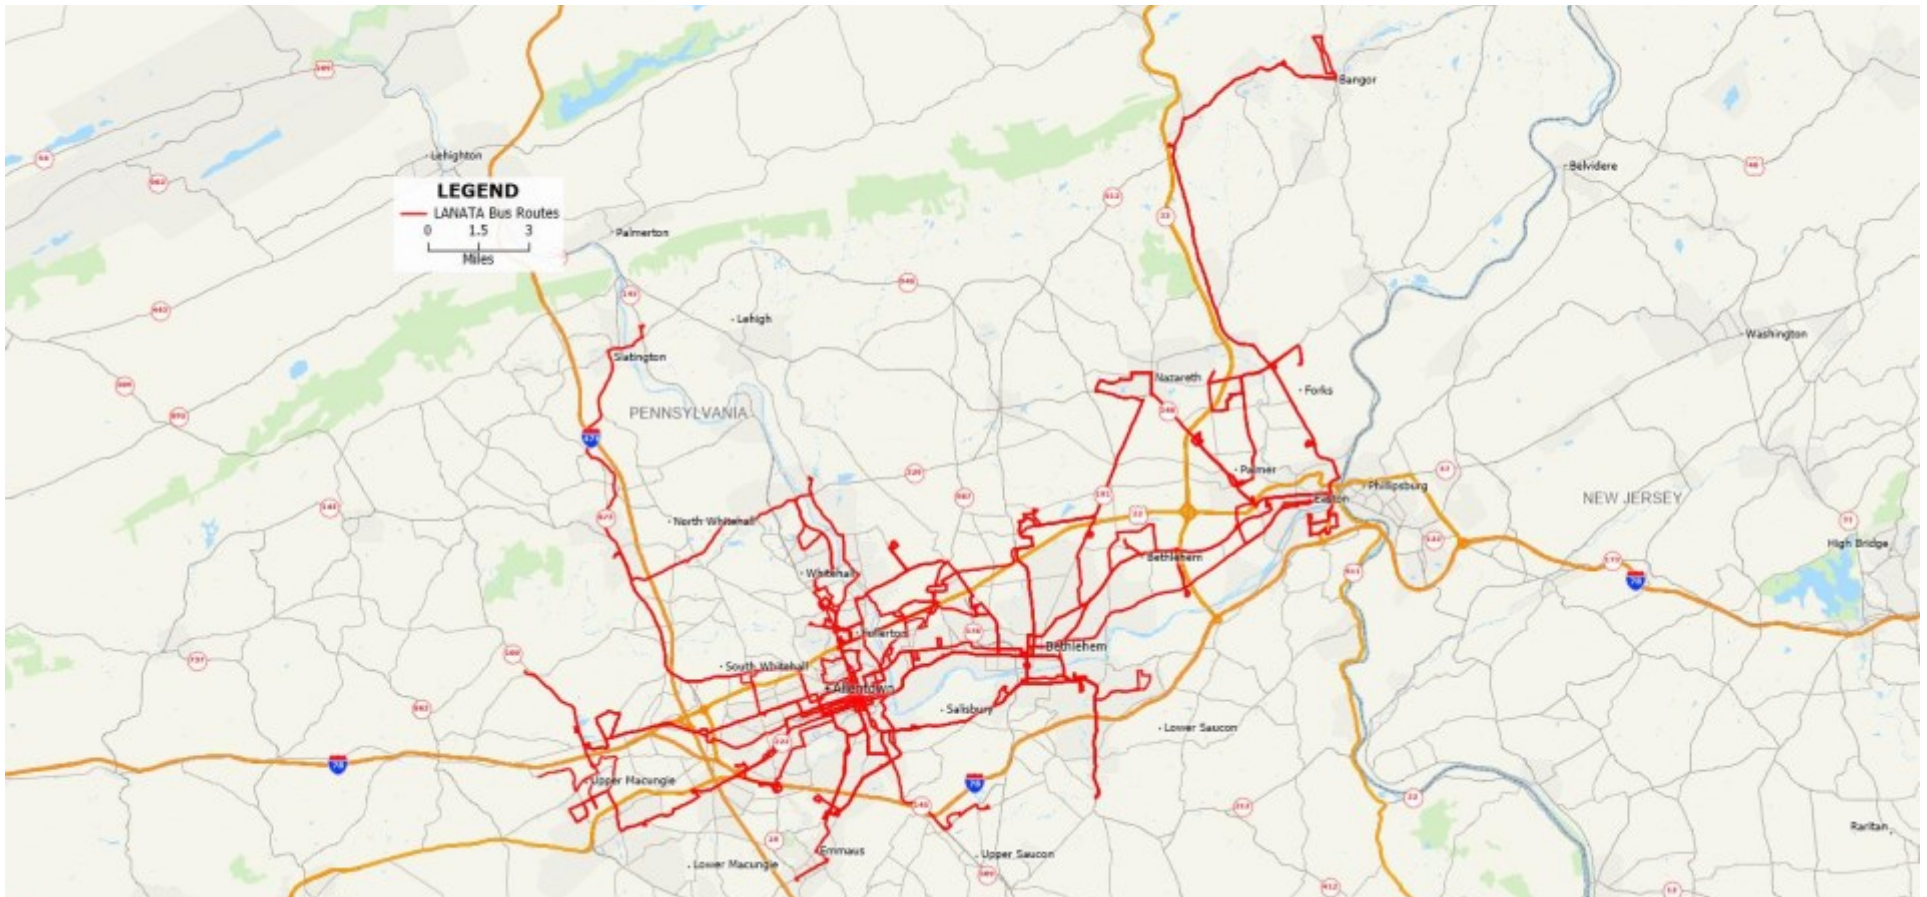

Lehigh and Northampton Transit System

84 Commuter Transit Buses

Paratransit: 12 Buses 78 Vans

Bus Shelter & Transit Center Advertising Also Available